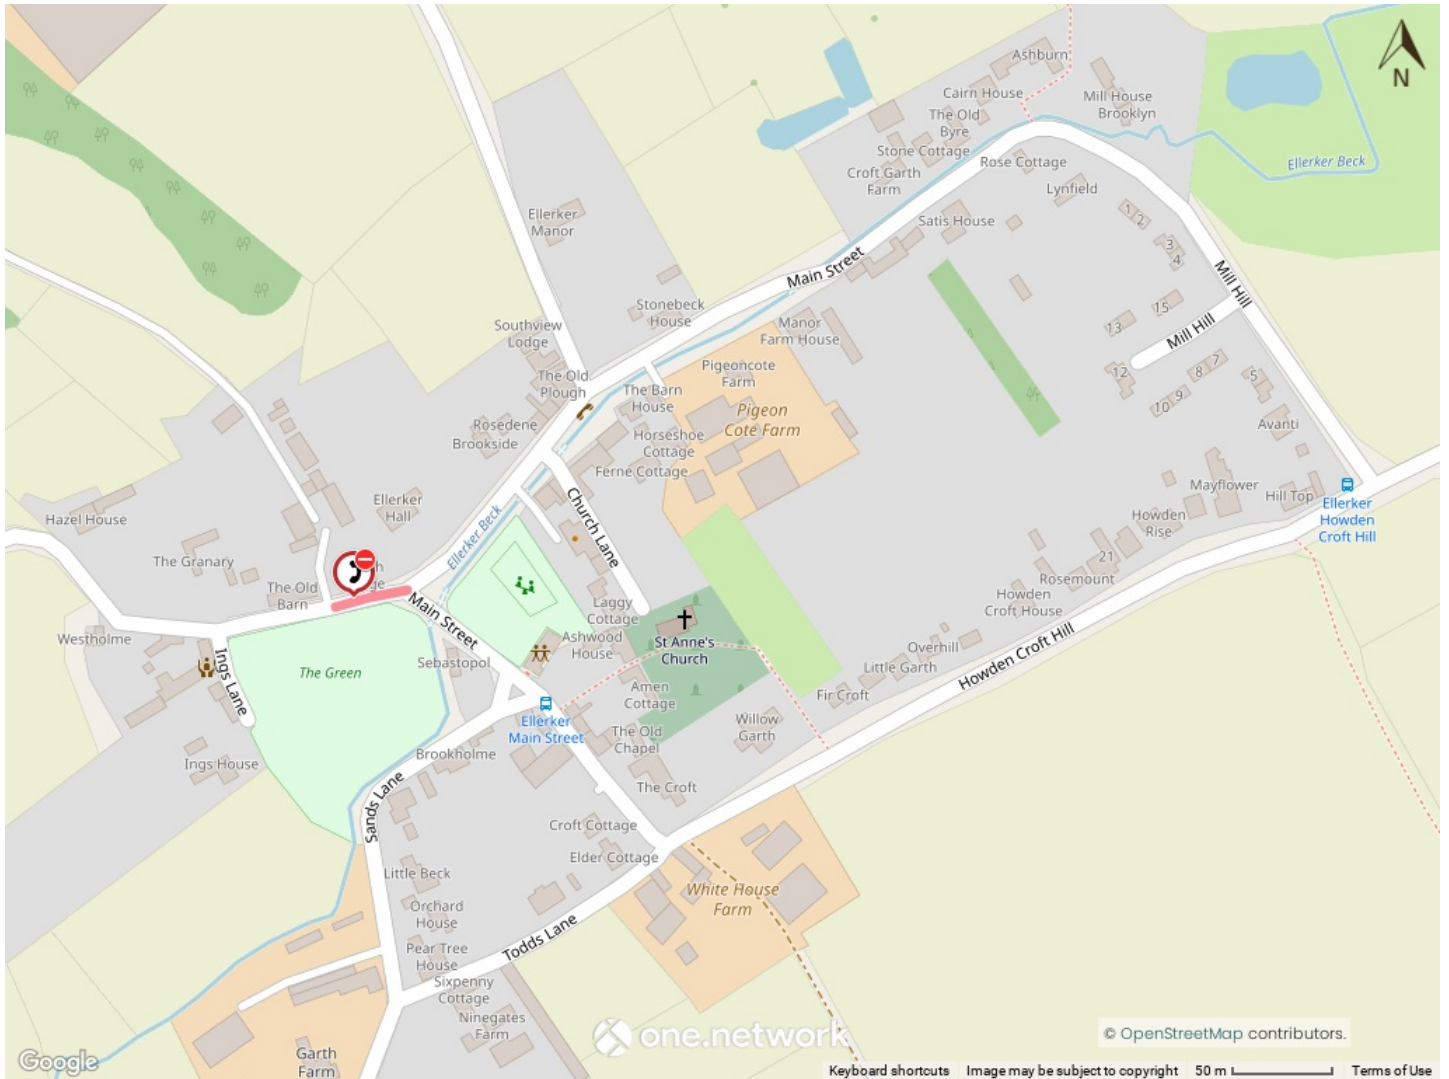

**PROPOSED PLAN OF WORKS AND ASSOCIATED DIVERSION**

**Site :** Ellerker, Ings Lane Dunkerley    **Plan Number:** 132337400    **Dates:** 22nd February 2023    **Drawn by:** Charlie

Map data © [Google Terms of Use](https://www.google.com/terms-of-use/)